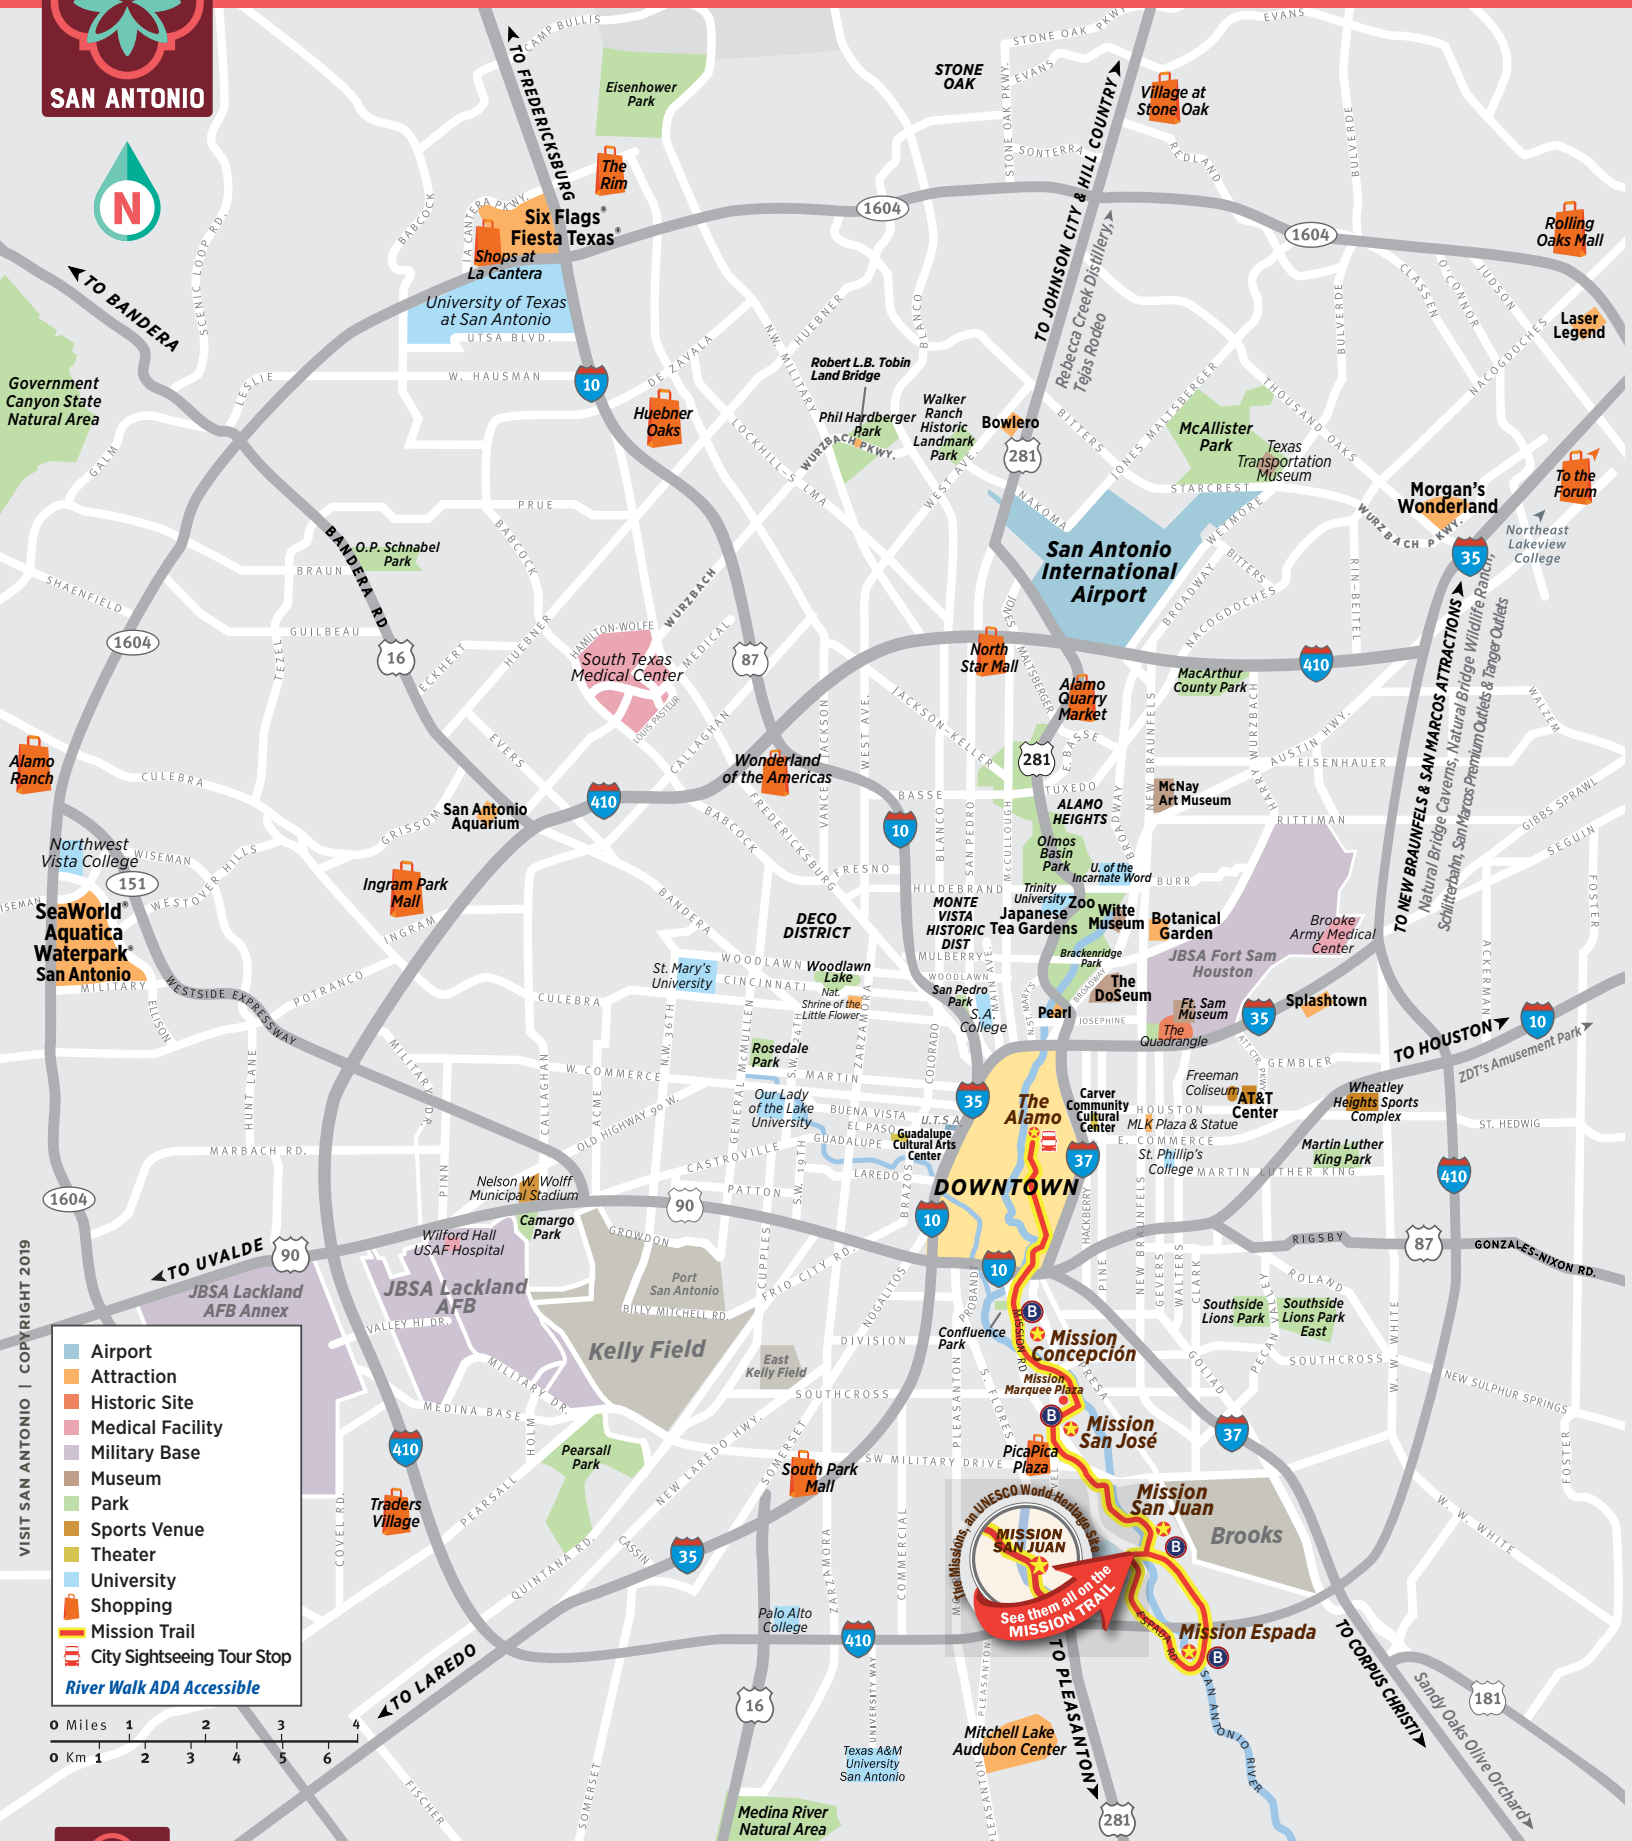

SAN ANTONIO METRO AREA

WELCOME TO SAN ANTONIO!

Visit the Official Visitor Information Center, located across the Alamo at 317 Alamo Plaza, for up-to-date information on tours, transportation, restaurants, events & hotels.

SAN ANTONIO DOWNTOWN AREA

Alamo Plaza Inset

- Guinness World Records Museum
- Tomb Rider 3D
- Ripley's Haunted Adventure
- RJA Ghost Tours
- Official Visitor Info Center
- Ripley's Believe It or Not! & Louis Tussaud's Waxworks
- Mirror Maze & Vault Laser Challenge
- Shops at Rivercenter
- City Sightseeing Double Decker Tours
- Sisters Grimm Ghost Tour
- LEGOLAND Discovery Center SEA LIFE Opening 2021

- Attraction
- Historic Site
- Information
- Medical Facility
- Meeting Facility
- Museum
- Park
- Public Building
- Shopping
- Theater
- Transportation
- ⊗ Official Visitors Center
- ▶ One Way Street
- 🚢 River Cruiser Tickets
- 🚢 Seasonal River Cruiser Tkts
- 🚗 Via VIVA Stops
- B B-Cycle Location
- 🚏 City Sightseeing Tour Stop
- 🚶 River Walk ADA Accessible

VISIT SAN ANTONIO | COPYRIGHT 2019